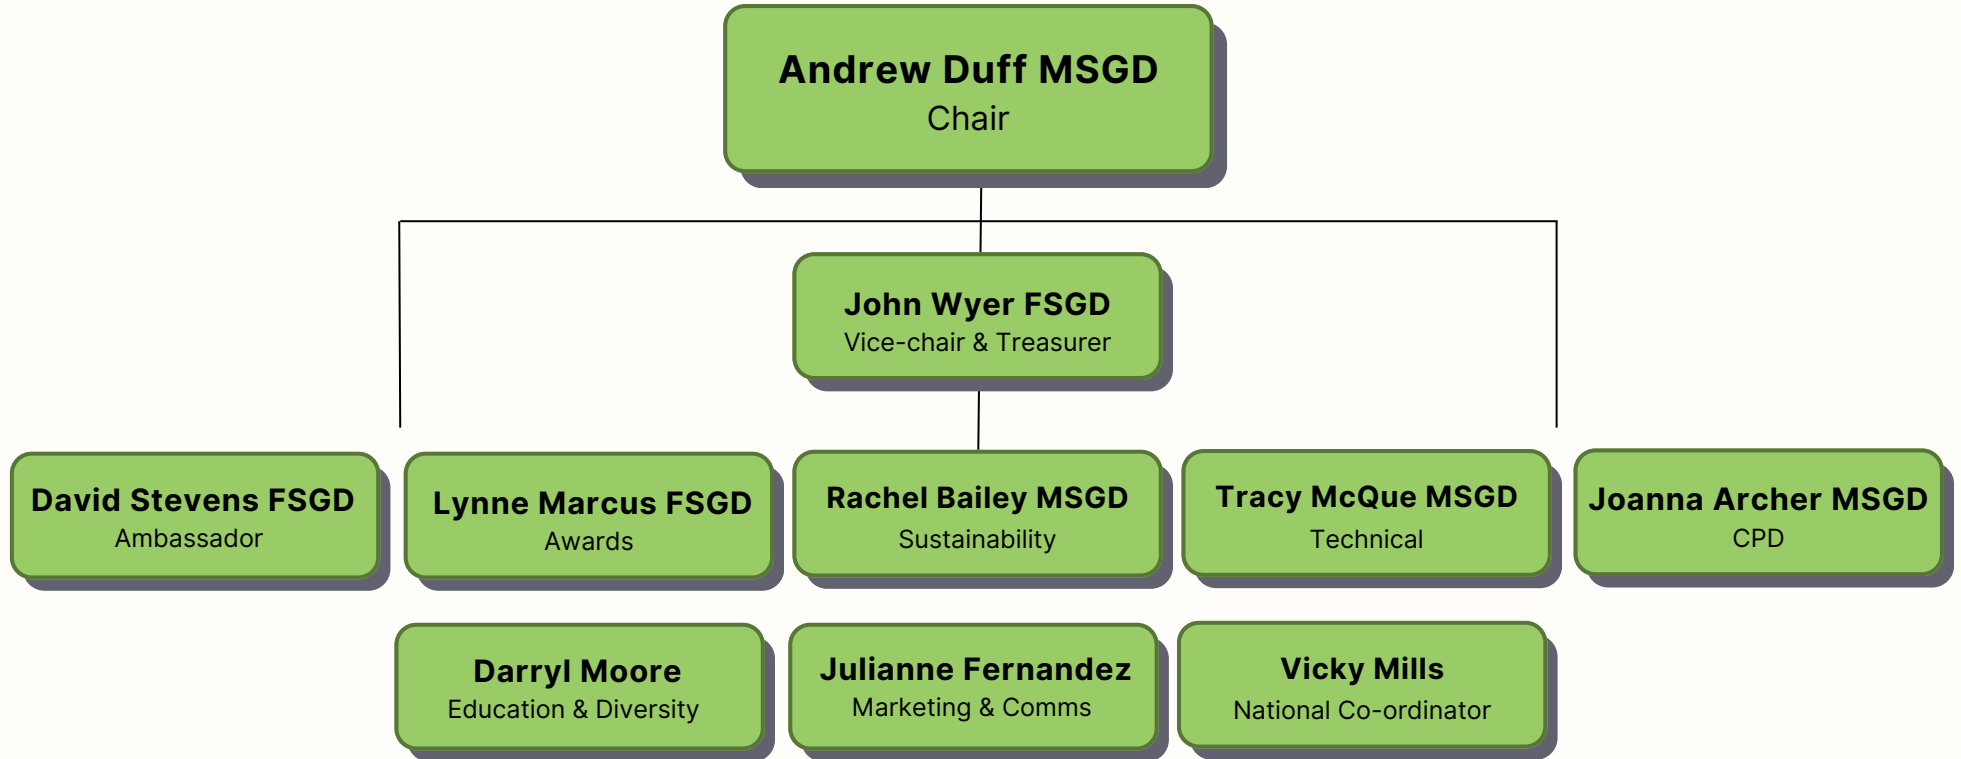

THE SGD COUNCIL

REPORTING TO COUNCIL

COMMITTEE MEMBERS

GDJ Editorial Committee

GDJ EDITOR
Arabella St John Parker

Naomi Ferrett-Cohen
Marcus Foster MSGD
Amber Hine
Joe Perkins MSGD
Rae Wilkinson MSGD
Stephen Ryan MSGD
Zoe Claymore

Conference Committee

CHAIR
Jackie Herald

John Wyer FSGD
Petra Sturgeon
Antonia Couling
Amanda Lee

Accreditation Committee

CO-CHAIRS
Sarah Morgan FSGD
Sarah Massey FSGD

Andrew Wilson FSGD
Dan Lobb MSGD
Emma Mazzullo FSGD
Matt Nichol MSGD
Nigel Philips FSGD
David Robinson FSGD
Roger Webster FSGD
James Scott FSGD