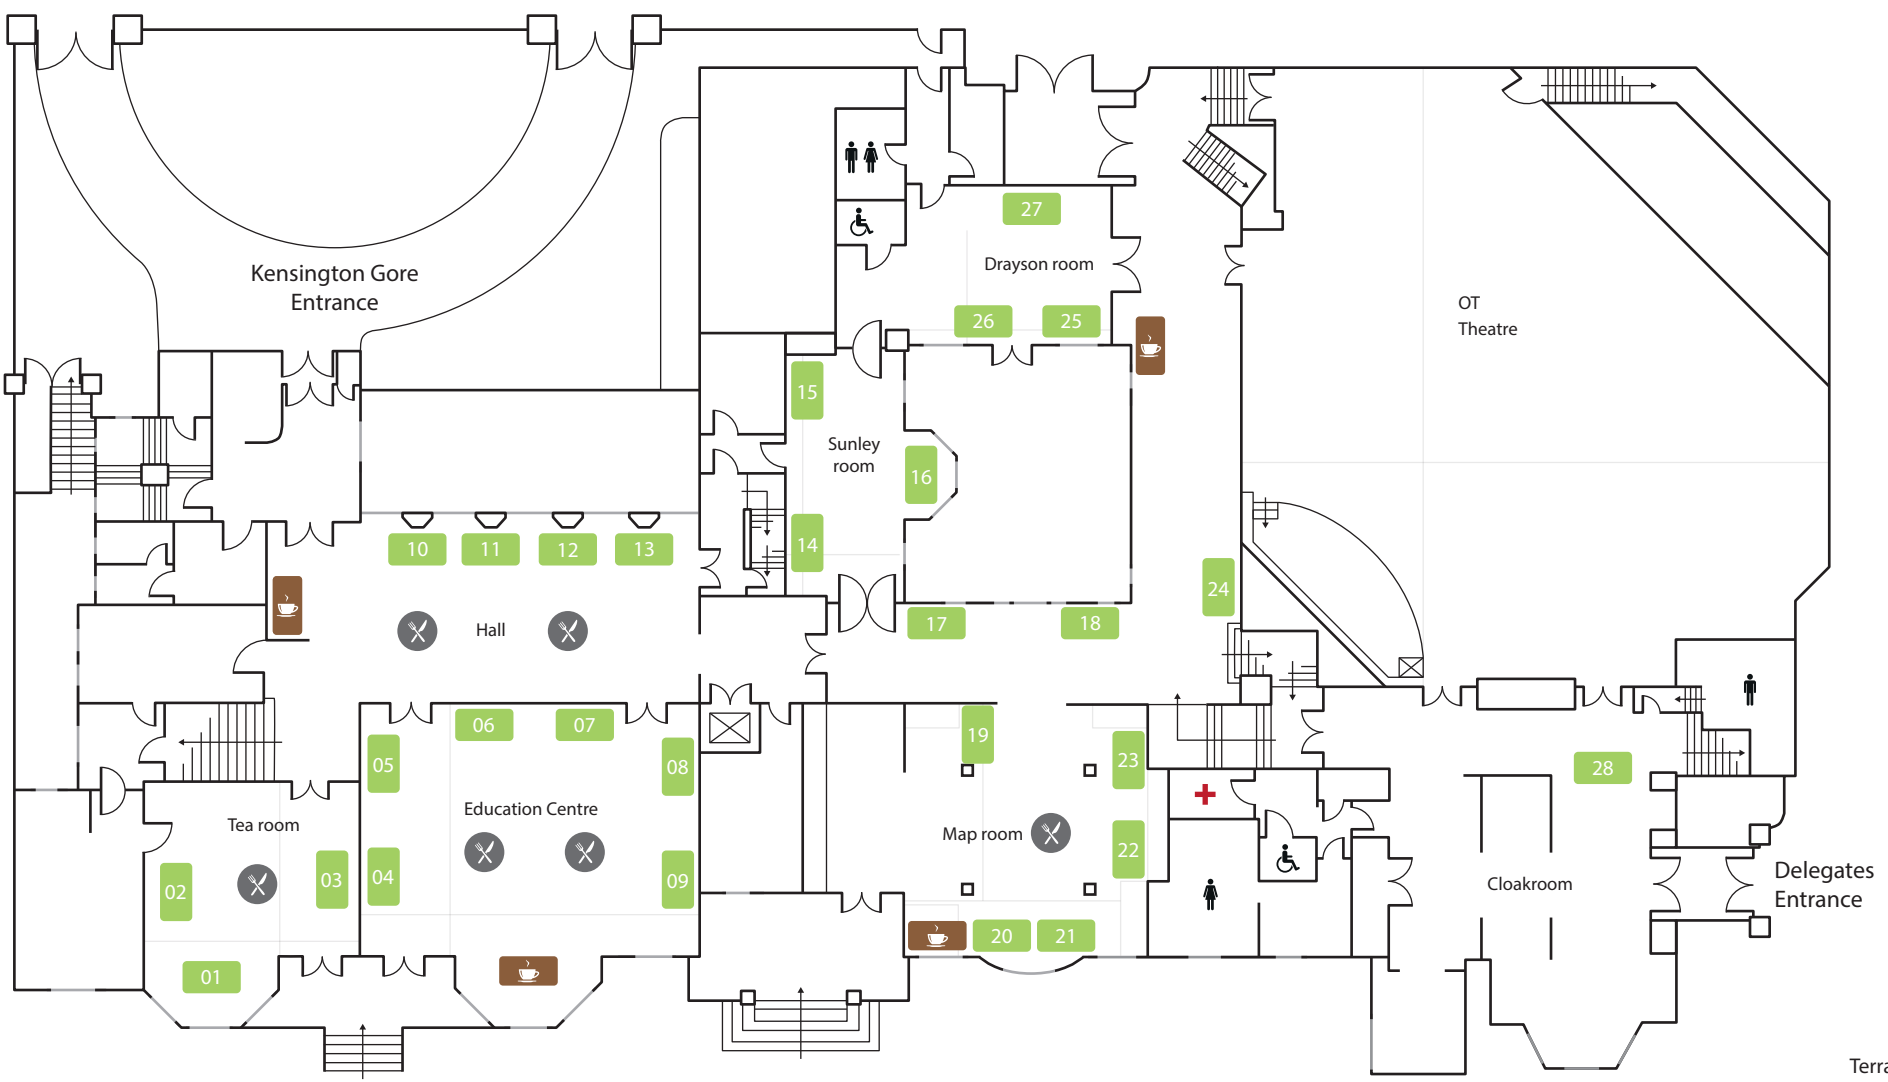

SGD Autumn Conference - 27th November 2021

Royal Geographical Society 1 Kensington Gore London SW7 2AR

- | | | | | | |
|------------------------|-------------------|-----------------|----------------------|-----------------------|---------------|
| 01 New Wood Trees | 06 Not in use | 11 Melcourt | 16 The SGD | 21 T Brown & Sons | 26 Not in use |
| 02 Talasey | 07 JUB Holland | 12 Bronzino | 17 Solus Decor | 22 Vande Moortel | 27 Not in use |
| 03 Not in use | 08 Londonstone | 13 MFL | 18 Griffin Nurseries | 23 Not in use | 28 Not in use |
| 04 Provender Nurseries | 09 Allgreen Group | 14 Hewson Books | 19 Landscapeplus | 24 The Landscape Show | |
| 05 Cane Line | 10 Barcham Trees | 15 Hewson Books | 20 T Brown & Sons | 25 Not in use | |

Terrace - Can be used in good weather